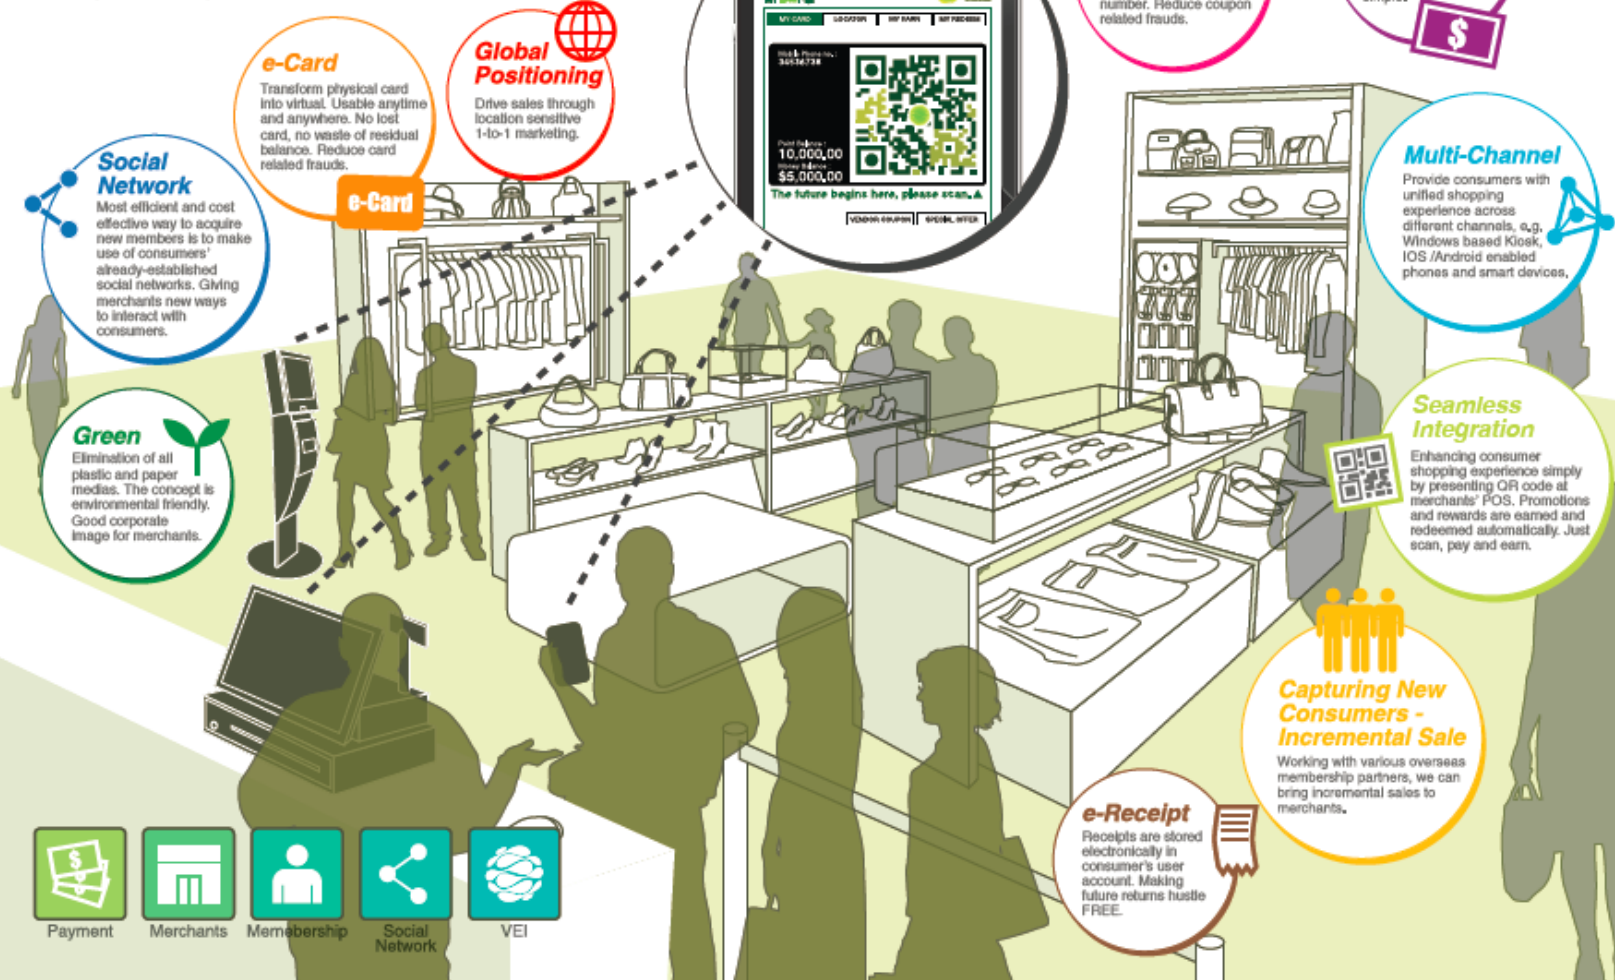

## GigWorld White Label App

Incubate and invest in metaverse related projects and work with **Hapi Cafe**, to set aside space for patrons of its cafes to enter existing **Virtual Reality** rooms or games

Visit Website:  
**HAPI Metaverse**

## GLOBAL PAYMENT SYSTEM

#### Scan, Pay and Earn

Mobile Stored Value Card is a technology platform where consumers and merchants meet. It links up merchants' all types of stored value medias such as gift certificate, loyalty card, cash coupon, gift voucher, etc. with a unique but commonly used identifier - phone number.